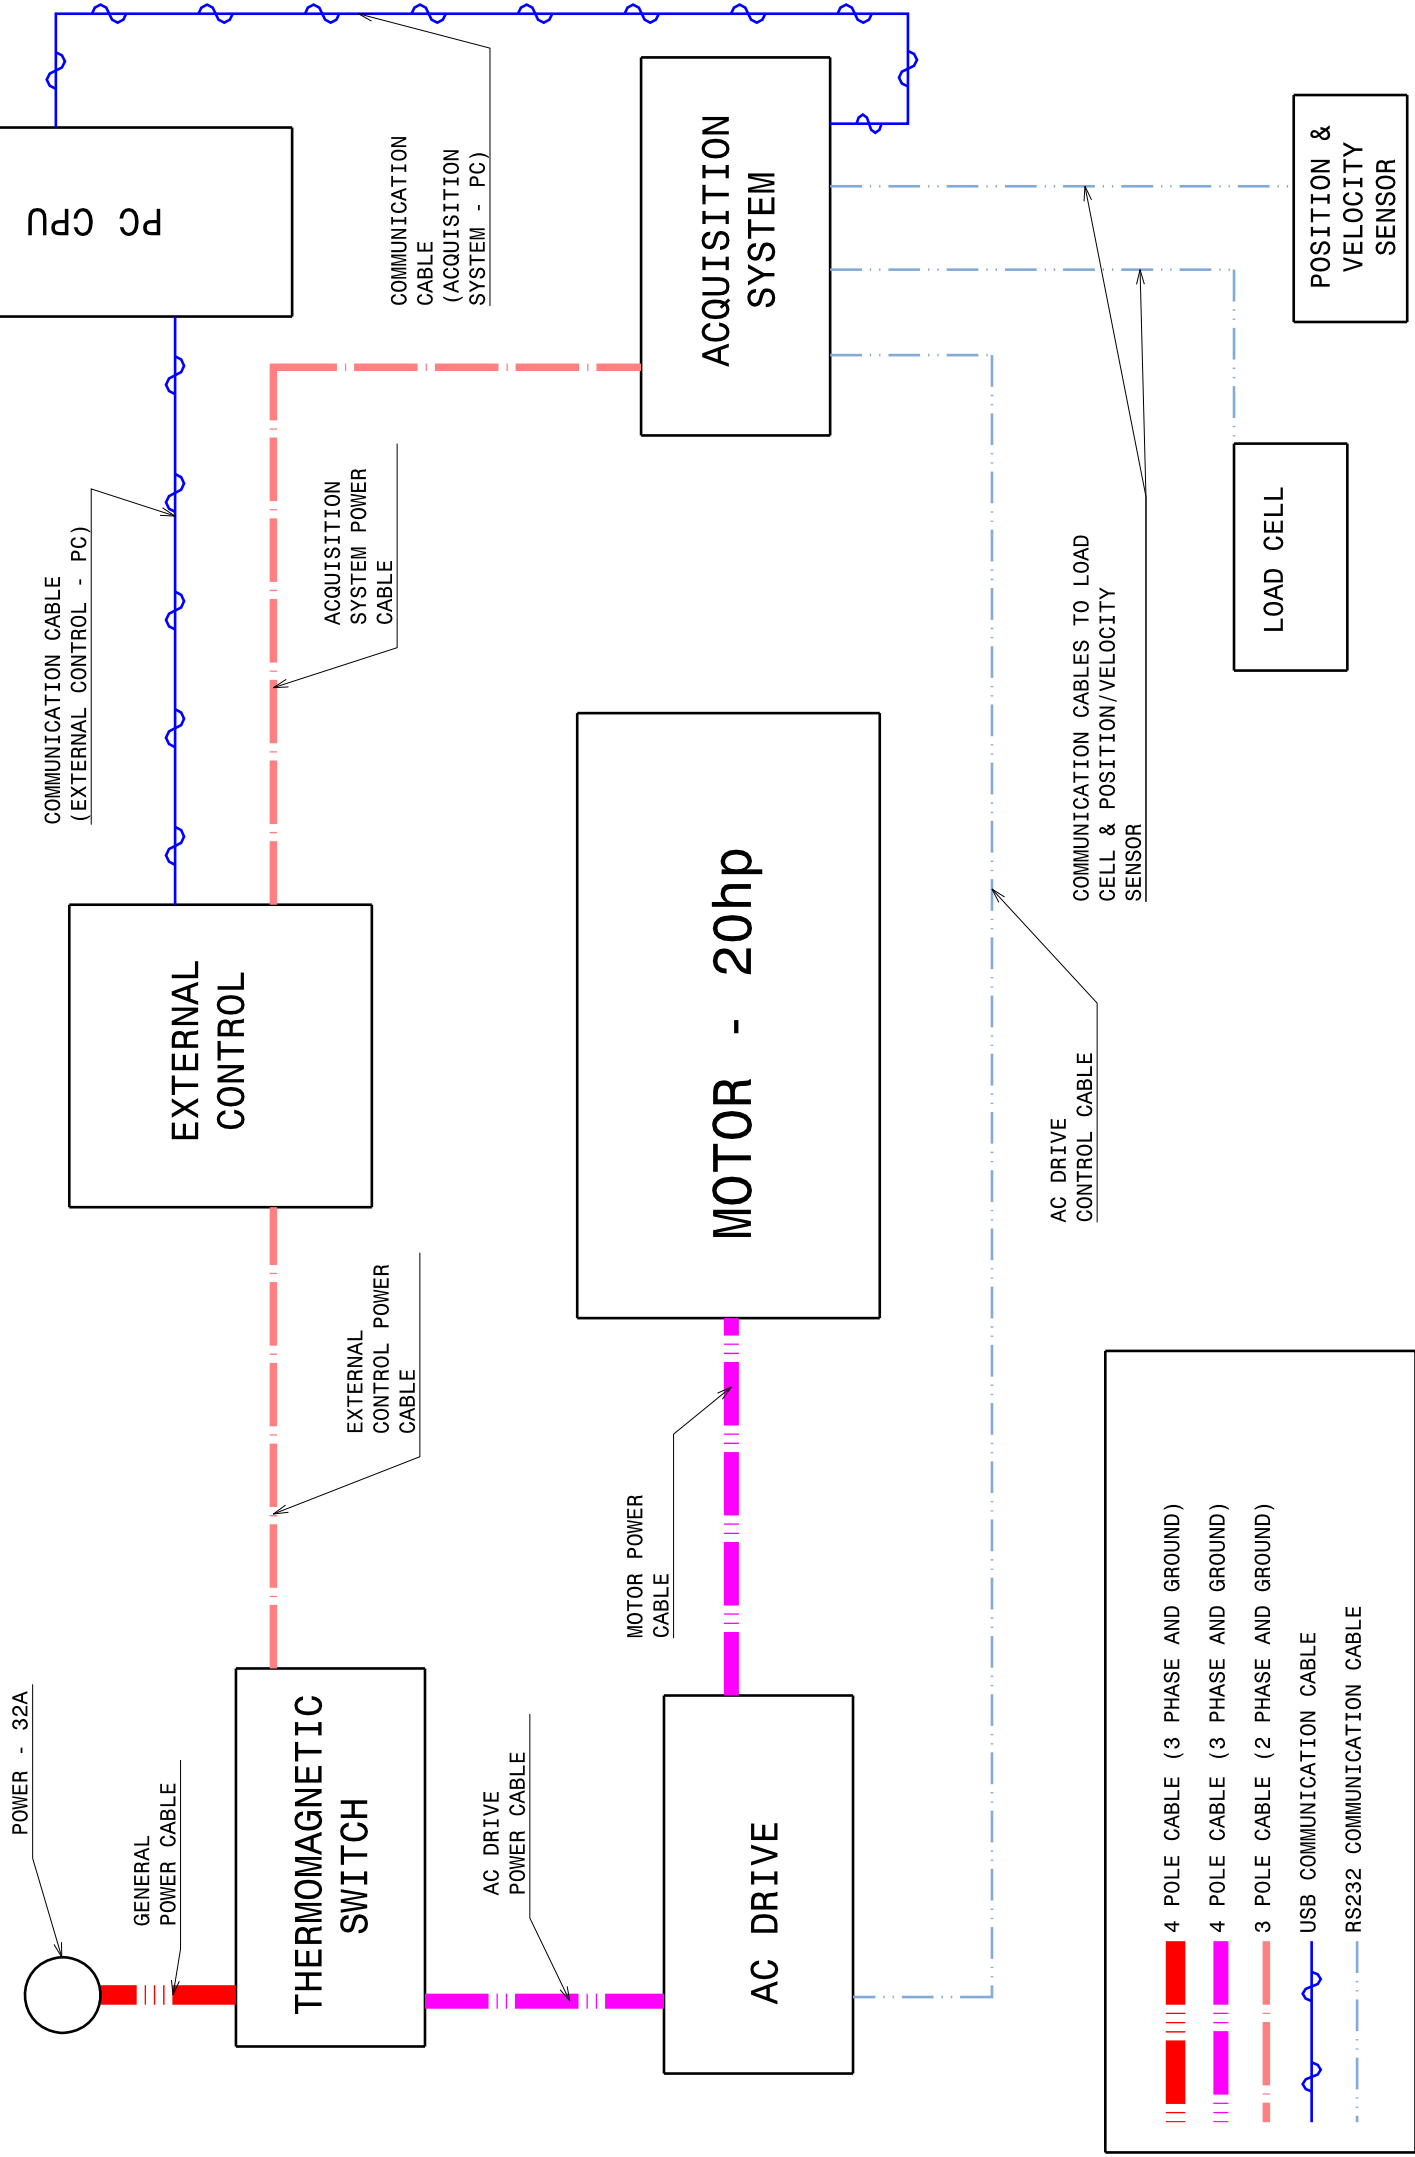

ELECTRICAL INSTALLATION 3 PHASE DINO + EXTERNAL CONTROL

	4 POLE CABLE (3 PHASE AND GROUND)
	4 POLE CABLE (3 PHASE AND GROUND)
	3 POLE CABLE (2 PHASE AND GROUND)
	USB COMMUNICATION CABLE
	RS232 COMMUNICATION CABLE